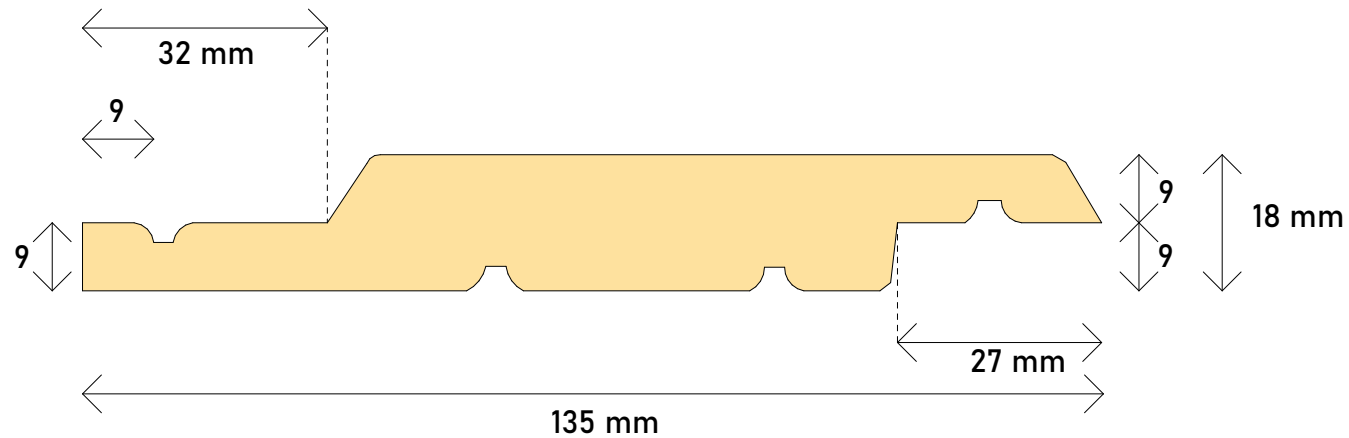

## Finished Size:

**135 X 18**

## Grade:

**Finger Jointed**

## Length:

**6.0**

## Finish:

**LOSP H3.1 Treated & Primed**

Scale: 1:1

Date: Friday, 3 May 2024

Layout: 43