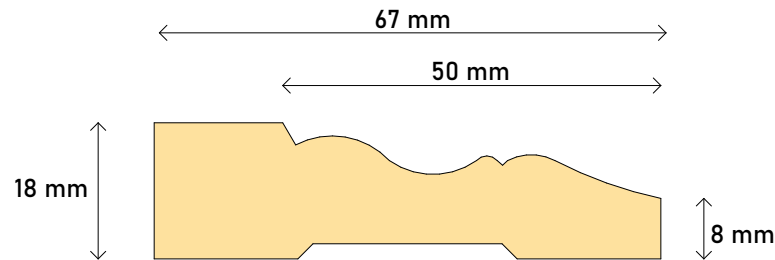

67 x 18

Grade:

Finger Jointed

Length:

5.4

Finish:

Untreated Primed

Scale: 1:1